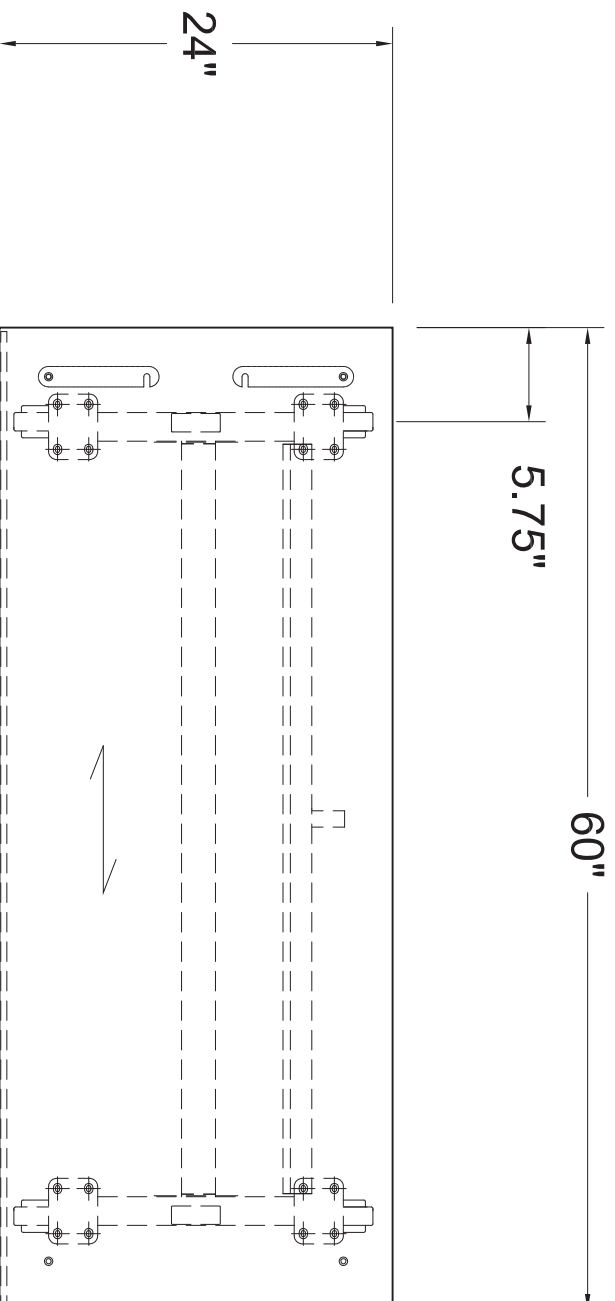

PLAN VIEW

60" x 24" METRONOME FLIP TOP TABLE

THIS DRAWING IS CONFIDENTIAL AND PROPRIETARY. NO PART OF THIS DRAWING MAY BE COPIED, DISCLOSED TO ANY THIRD PARTY OR USED FOR ANY PURPOSE WITHOUT THE EXPRESS WRITTEN AUTHORIZATION OF NIENKAMPER FURNITURE & ACCESSORIES